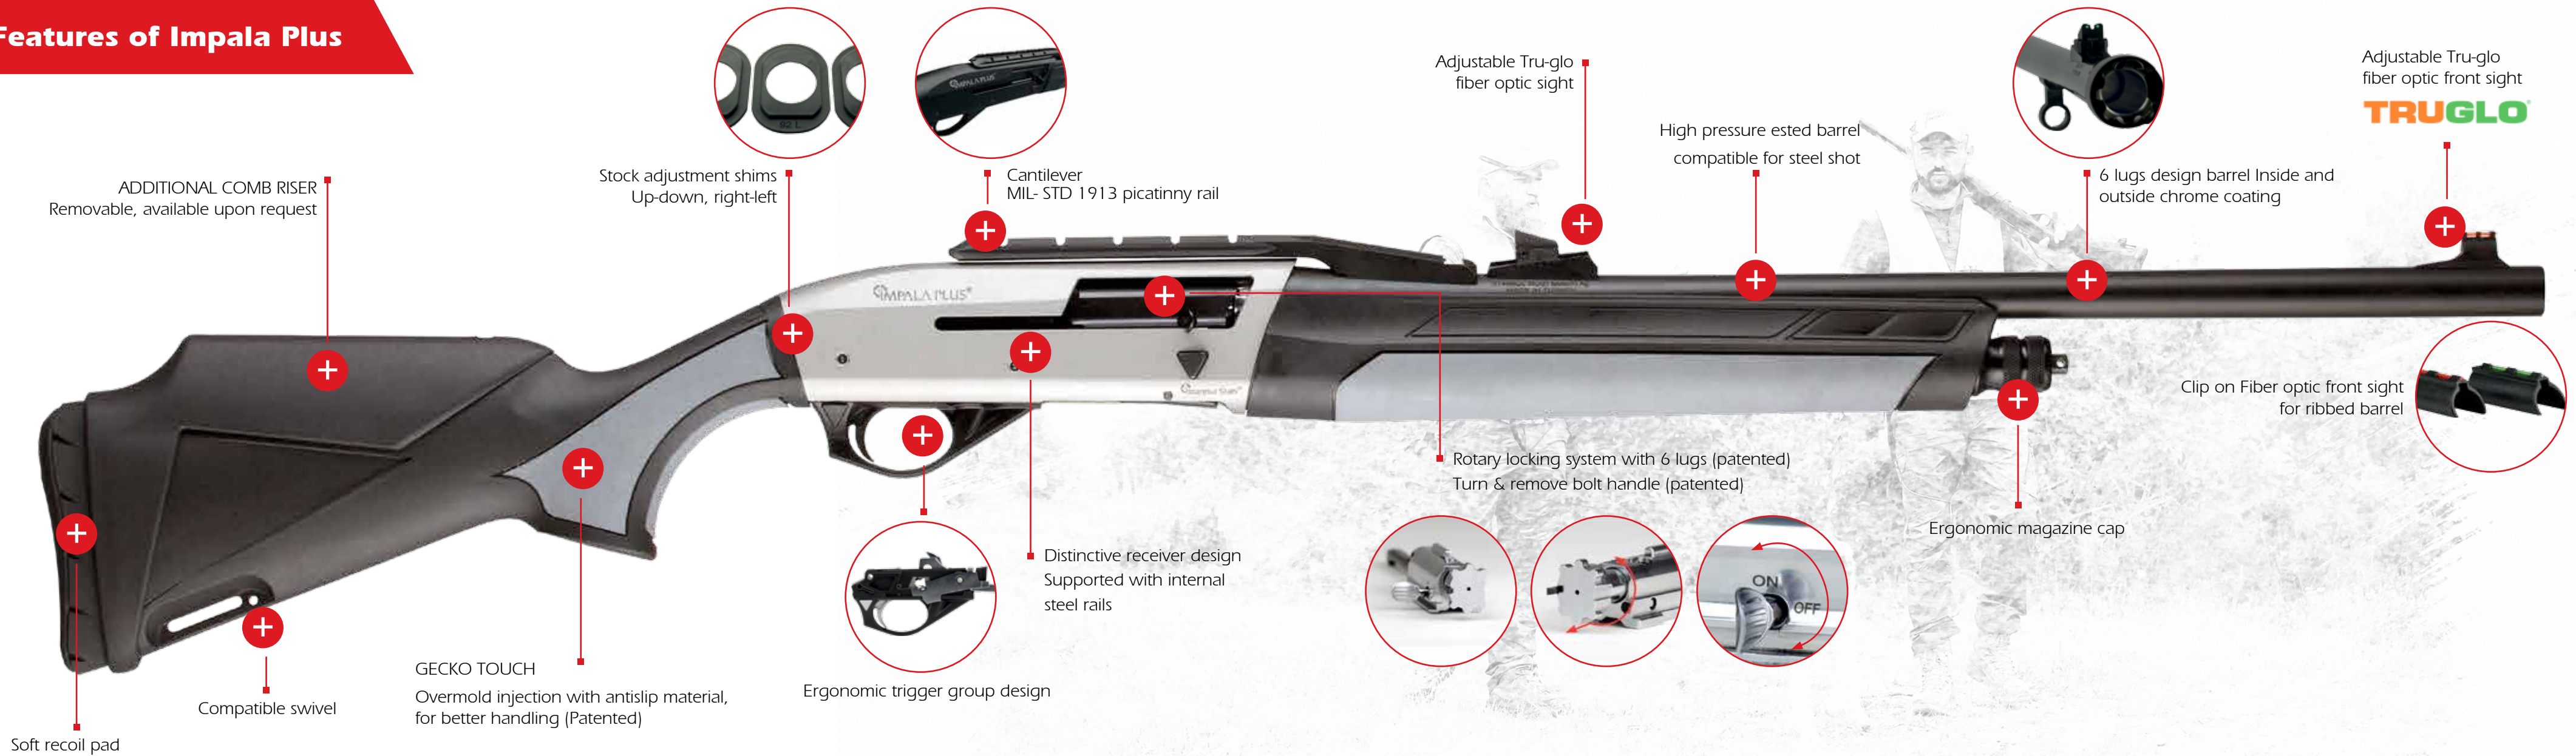

Features of Impala Plus

ADDITIONAL COMB RISER
Removable, available upon request

Stock adjustment shims
Up-down, right-left

Cantilever
MIL- STD 1913 picatinny rail

Adjustable Tru-glo
fiber optic sight

High pressure tested barrel
compatible for steel shot