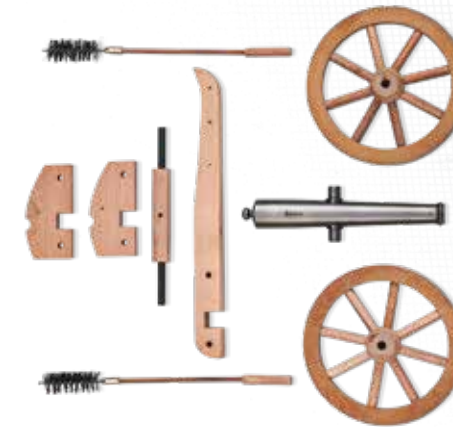

CANNONS

Traditions® Cannons are fully operational & accurate in scale & detail. These are perfect for shooting especially around Memorial Day & the 4th of July. Available in a variety of styles & plating, these cannons are sure to be a fun tradition for you for years to come!

1. NAPOLEON III & 5. MINI NAPOLEON III

Reminiscent of the cannon used by the armies of both the North & South during the Civil War. Built in two sizes, each featuring metal-rimmed wheels. Offered in large scale .69 caliber with authentic accessories & .50 caliber mini version.

2. MINI OLD IRONSIDES

British guns proved no match for the deck guns of the U.S.S. Constitution. Our replica features authentically-styled naval carriage & barrel.

3. YORKTOWN

Field artillery came into its own during the American Revolution, notably in General Washington's victory at the Battle of Yorktown. This faithful model features the split-trail carriage that gave our army mobility.

4. OLD IRONSIDES

This model is nearly three times heavier than its' little brother. This .69 caliber has the look & feel of a working piece of artillery.

6. MOUNTAIN HOWITZER

The Mountain Howitzer will be a great addition to any Civil War enthusiast's collection! This mini cannon is reminiscent of the larger version used during various wars but notably during the Civil War. Our replica is smaller, lighter, & fully functional.