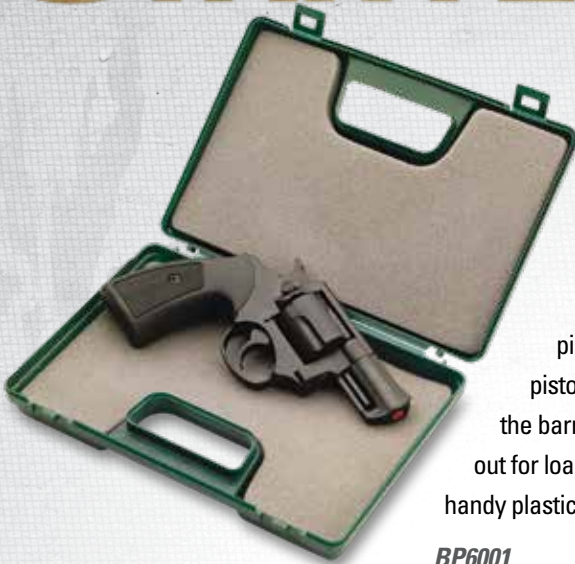

KCN8061

STARTER & BLANK PISTOLS

COMPETITIVE STARTER GUN FIRES 209 SHOTGUN PRIMERS.

A blank pistol with the strength to stand up to frequent use & for those who prefer a larger, more hand-filling pistol. This deluxe blank pistol has the heft & balance of many conventional pistols. A solid barrel with a red plug identifies that the barrel is safe & is not a real gun. The cylinder swings out for loading the five (5) 209 shotgun primers. Comes in a handy plastic, foam lined storage & carrying case.