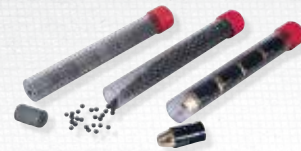

A1404* \$5.95

STAINLESS STEEL NIPPLES
Fits all Traditions® muzzleloaders & pistols. For M6x1 threads & #11 caps. Not for use with Thunder Dome™ Breech Plug.

A1250 2 per \$5.95

AMMO TUBES
Perfect for storage of extra projectiles, Pyrodex® Pellets, lead shot, sabots, etc. Can also be used for a Magnum Fast-Loader. 3 Pellets, sabot & projectile. Cut down to size you want. 5.5" in length. Use with .50 caliber & smaller size projectiles.