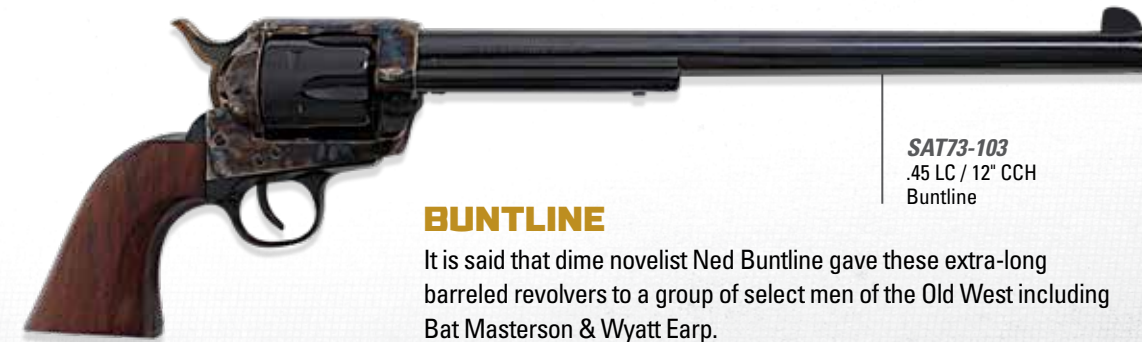

SAT73-103
.45 LC / 12" CCH
Buntline

BUNTLINE

It is said that dime novelist Ned Buntline gave these extra-long barreled revolvers to a group of select men of the Old West including Bat Masterson & Wyatt Earp.