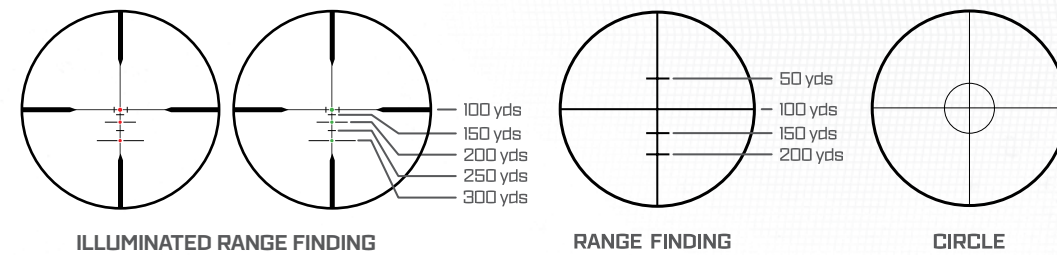

MUZZLELOADER SCOPE RETICLES:

MODEL NUMBER	FINISH	POWER (X) RETICLE	OBJECTIVE LENS DIAMETER (MM)	FIELD OF VIEW (FT @ 100 YARDS)	EYE RELIEF	OVERALL LENGTH	AVG. WEIGHT (OZ.)	RETAIL
A1143RIR	Matte Black	Illuminated Range Finding (Red or Green)	3-9x40	39-13	3"	12.59"	13.5	$129.95
A1143	Matte Black	Circle	3-9x40	39-13	3"	12.59"	13.5	$79.49
A1143R	Matte Black	Range Finding	3-9x40	39-13	3"	12.59"	13.5	$89.49

MUZZLELOADER SCOPE PACKAGES:

MODEL NUMBER	PRODUCT DESCRIPTION	POWER (X) RETICLE	OBJECTIVE LENS DIAMETER (MM)	RETAIL
A1143U	Matte Black finish scope, ring & base for most in-line muzzleloaders	Circle	3-9x40	$104.49
A1171	Matte Black finish scope, medium rings & two-piece base	Duplex	3-9x40	$85.95