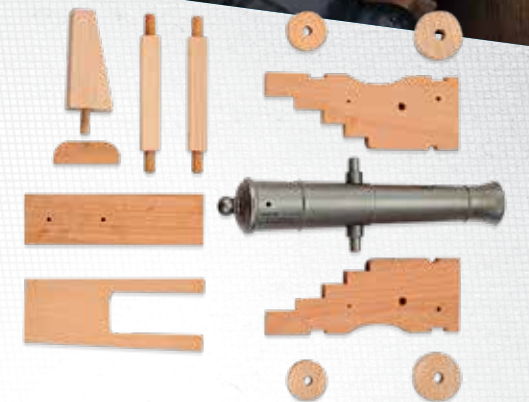

MINI OLD IRONSIDES

Own & build your own piece of history. The Mini Old Ironsides is a replica of those that once sat on the deck of the U.S.S. Constitution.

KCN8041

MOUNTAIN HOWITZER

The Mountain Howitzer kit is perfect for the Civil War enthusiast who would like to have a miniature, fully functional version of this historic cannon.