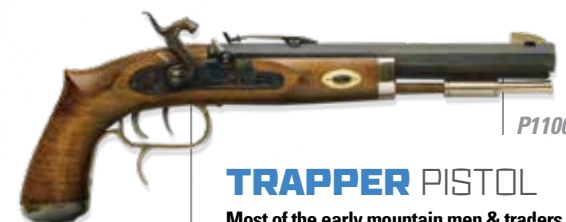

R2090C

PENNSYLVANIA RIFLE

This historically accurate rifle, holder of the enviable status of "authentic for re-enactment use" from the American Revolutionary Brigade, recreates the finest features of the classic long rifles. In flintlock & percussion models, it features a full length walnut stock with cheekpiece, solid brass patch box, stock inlay ornamentation & toe plate. Double-set triggers. Adjustable primitive-style rear sight. Custom detailing throughout, without custom cost.

R9250801

MOUNTAIN™ RIFLE

Based off of a Jacob & Samuel Hawken design, the Mountain Rifle was the inseparable companion of fur trappers & American explorers alike. Part of the "plains rifle" family, the Mountain Rifle could be found on the horsebacks of fur trappers looking for beaver & other pelts thanks to its long barrel which enabled this rifle to take targets at longer distances. While the original had a rust brown finish on the barrel, Traditions has selected a Brown CeraKote Finish which replicates this finish while providing increased corrosion resistance. The Patch Box, custom scrolled trigger guard, & many other features make this a gun you'll want to add to your collection.

P1060

KENTUCKY PISTOL

A classic American pistol, the Kentucky was a must have for American Pioneers & early 19th Century Explorers. The Kentucky was made famous by the battle of New Orleans & favored by Davy Crockett. It was a favorite because of its one piece stock with superb balance & features like a birds head grip, fixed sight, case colored sidelock & brass ramrod thimbles. The Kentucky will please both the collector & novice alike. Whether you are a die hard or just a weekend enthusiast your fully functional Kentucky will meet your needs.