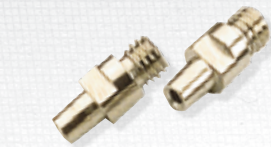

STAINLESS STEEL NIPPLES
Fits all Traditions® muzzleloaders & pistols. For M6x1 threads & #11 caps. Not for use with Thunder Dome™ Breech Plug.

A1250 2 per $5.95