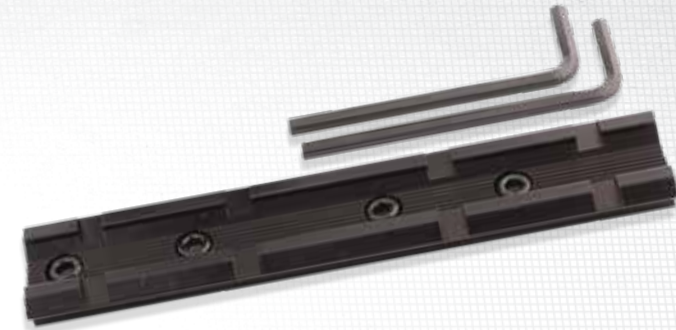

SCOPE RINGS

ALUMINUM RINGS:

MODEL NUMBER	FINISH	DIAMETER	FITS	HEIGHT	STYLE	RETAIL
A780	Gloss Black	30mm	Weaver	Low	Top / Bottom	$14.49
A791DS	Matte Black	1"	Weaver	Medium	Top / Bottom	$7.95
A793DS	Matte Black	1"	Weaver	High	Top / Bottom	$7.95
A798DS	Matte Black	1"	Weaver	Quick-Peep	Top / Bottom	$9.95

ALUMINUM RINGS:

Fits .22 / Airguns with .375" Grooved Receivers.

MODEL NUMBER	FINISH	DIAMETER	FITS	HEIGHT	STYLE	RETAIL
A797DS	Matte Black	1"	.22 / Airgun	Medium	Top / Bottom	$7.95
A799DS	Matte Black	1"	.22 / Airgun	Quick-Peep	Top / Bottom	$9.95

QUICK DETACH SCOPE RINGS:

MODEL NUMBER	FINISH	DIAMETER	FITS	HEIGHT	STYLE	RETAIL
A1367	Blued	1"	Weaver	High	Top / Bottom See-Thru	$20.49
A1369	Blued	1"	Weaver	Low	Top / Bottom	$20.95
A1373	Matte Black	1"	Weaver	Medium	Top / Bottom	$16.95
A1374	Matte Black	1"	Weaver	High	Top / Bottom	$16.95

TACTICAL RINGS

- + Two, four, or six screw rings available.
- + Picatinny-Style rings available (A768H & A768XH).
- + These scope rings work on flattop AR platforms & are extremely sturdy.
- + Oversized hex nut ring bases & hardware provide rock solid attachment to your mounting platform.
- + Extra-wide ring design securely holds your scope in place.
- + Rings offer maximum hold in a lower profile, ideal for hunting rifles.

MODEL NUMBER	PRODUCT DESCRIPTION	RETAIL
A763M	1" Medium Matte Black – 4 Screws	$13.49
A763H	1" High Matte Black – 4 Screws	$13.49
A763XH	1" Extra-High Matte Black – 4 Screws	$13.49

MODEL NUMBER	PRODUCT DESCRIPTION	RETAIL
A764M	30mm Medium Matte Black – 4 Screws	$13.49
A764H	30mm High Matte Black – 4 Screws	$13.49

MODEL NUMBER	PRODUCT DESCRIPTION	RETAIL
A768H	30mm High Matte Black – 2 Screws	$25.95
A768XH	30mm Extra-High Matte Black – 2 Screws	$25.95

SCOPE ACCESSORIES

ONE-PIECE BASE: